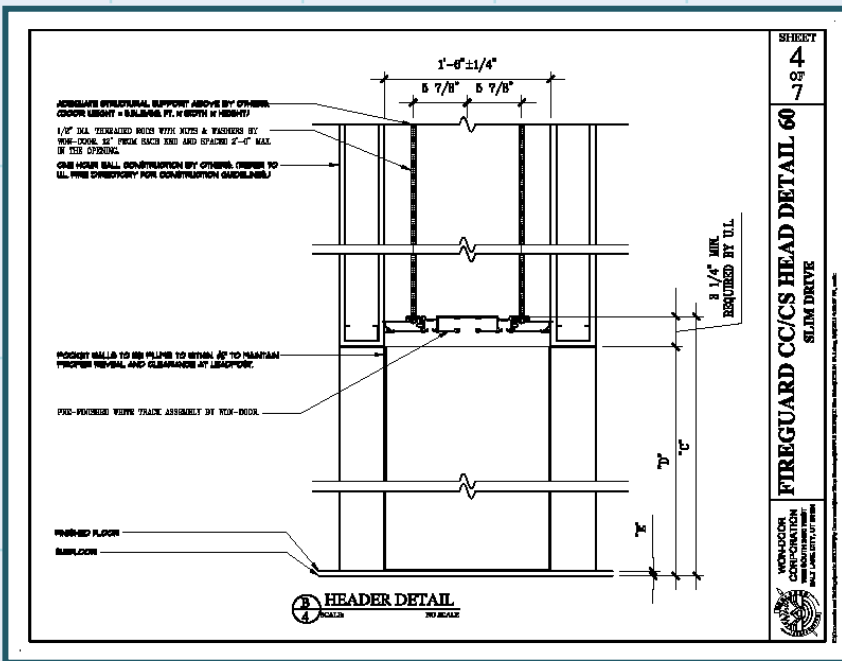

Finally, a Cost-Effective Alternative to Side-hinged Fire Doors on Hold Opens

Won-Door FireGuard™ CS

COMPRESSED STACK

- Wide open corridors
- No exposed hardware
- Low maintenance
- Integrated pocket cover door
- “Green” self-supporting track system
- Meets all egress requirements
- Pocket depths reduced by up to 50%

www.wondoors.com

Integrated self-supporting "Green" track system eliminates the need for a traditional plywood and drywall header assembly

Open, unobstructed corridors

Limitations and Considerations:

- **Size** – Maximum height is 12' 3-1/4". Maximum width is 30'.
- **Fire Rating** – Fire ratings up to 3-hours are available. Smoke rating is available.
- **Air Pressure** – Maximum of 0.1" W.C. is allowed (Additional equipment is required).
- **Single parting only** - bi-parting, curves and temperature rise are available with other FireGuard models.