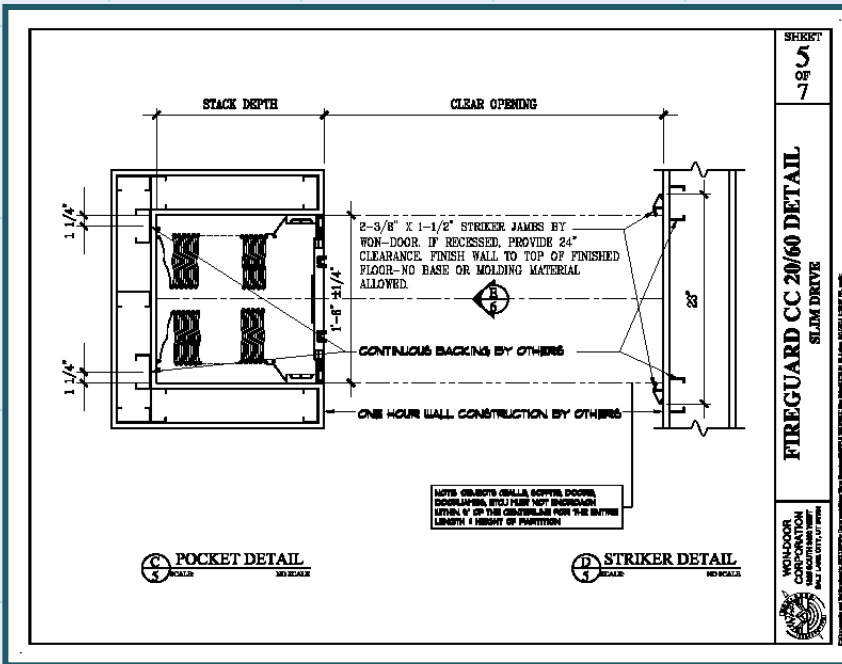

Finally, a Cost-Effective Alternative to Side-hinged Fire Doors on Hold Opens

Won-Door FireGuard™ CS

COMPRESSED STACK

- Wide open corridors
- No exposed hardware
- Low maintenance
- Integrated pocket cover door
- “Green” self-supporting track system
- Meets all egress requirements
- Pocket depths reduced by up to 50%

www.wondoors.com

Integrated self-supporting "Green" track system eliminates the need for a traditional plywood and drywall header assembly

Open, unobstructed corridors

Limitations and Considerations:

- **Size** – Maximum height is 12' 3-1/4". Maximum width is 30'.
- **Fire Rating** – Fire ratings up to 3-hours are available. Smoke rating is available.
- **Air Pressure** – Maximum of 0.1" W.C. is allowed (Additional equipment is required).
- **Single parting only** - bi-parting, curves and temperature rise are available with other FireGuard models.